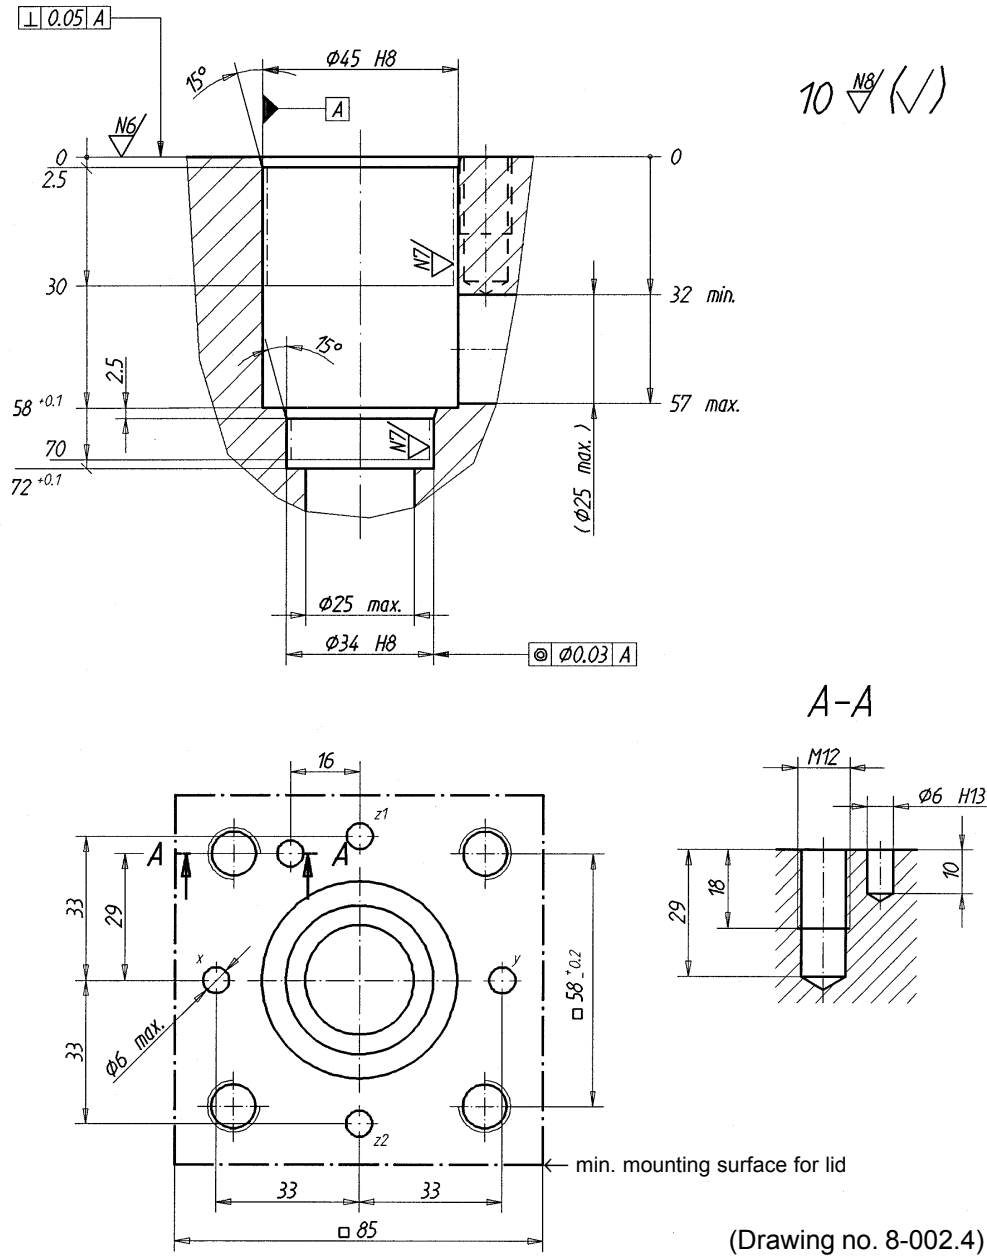

Cartridge cavity CS25, CM25, CD25

Application

Cartridge type:
C.25-...

Data sheet number:
1.12-220

Cartridge type:

Data sheet number: